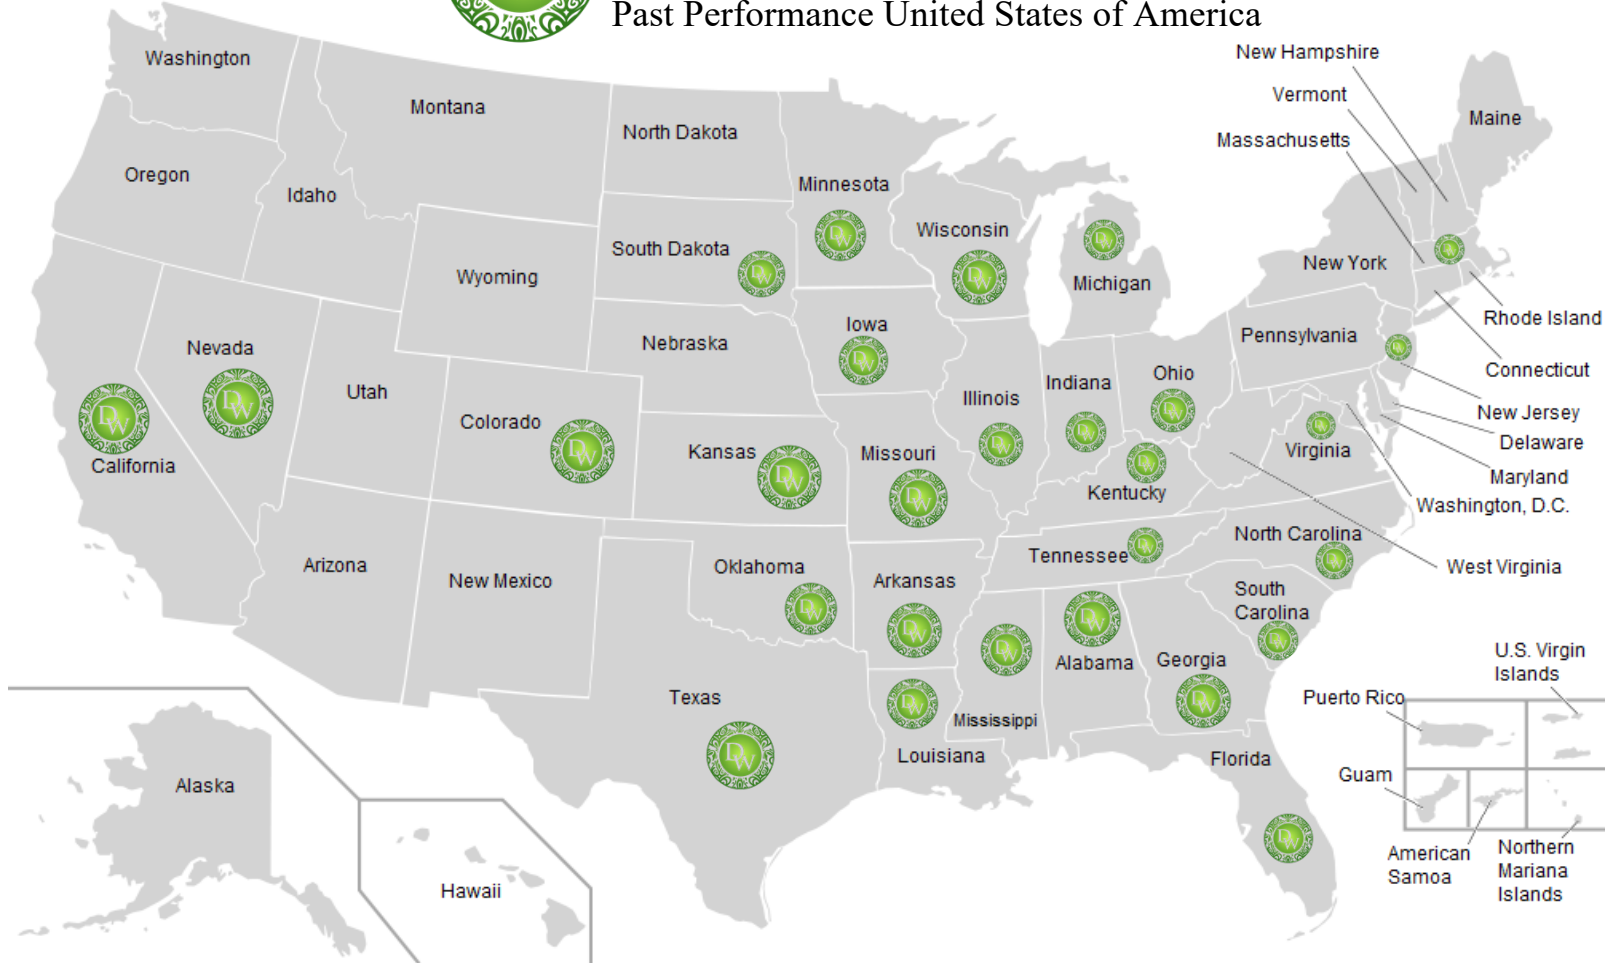

Dynamic Wallcovering, LLC.  
Nationwide Contracting Service  
Past Performance United States of America

 Indicates Completed Projects